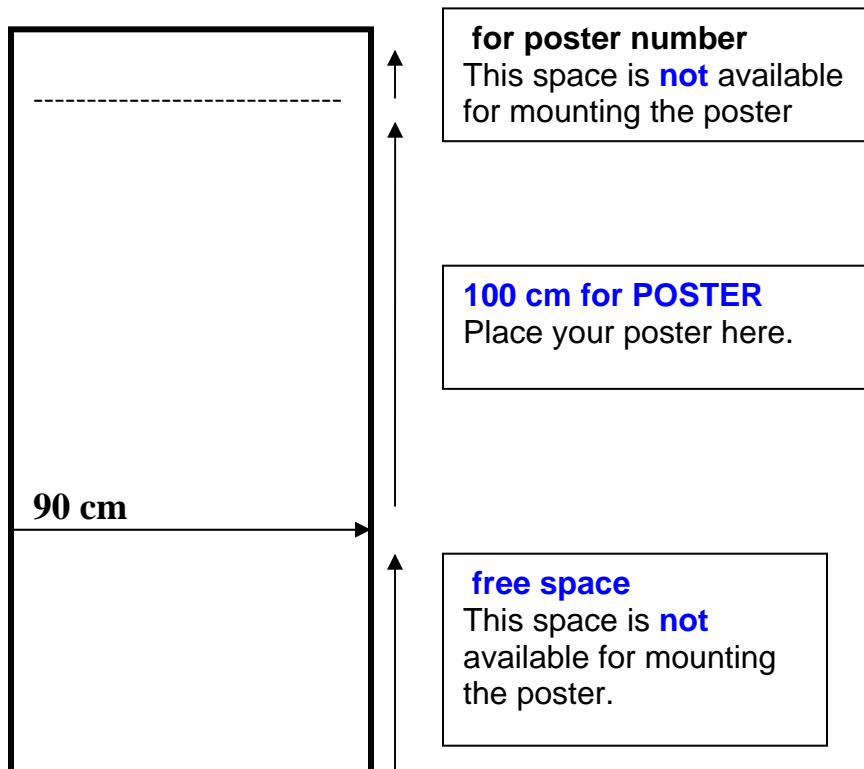

## **POSTER GUIDELINES**

**NOTE: posters are higher than wide (see also picture below).**

### **FINAL POSTER SIZE:**

Available surface for posters will be **238cm x 95cm height.**

**Compact posters printed on ONE LARGE SHEET OF PAPER (or equivalent material) are HIGHLY PREFERRED.**

If you cannot print posters on one sheet, we will provide a background sheet of white paper (90 cm wide / 100 cm high) and you can use Scotch (provided by the conference) or other sticky tape to mount individual e.g. A4 or letter size paper sheets. If possible, please bring some sticky tape to assure that you can mount your poster without any delays.

## **MORE INFORMATION**

1. We will provide your poster number at the top part of your poster board, as shown in the picture above. These top 15 cm will NOT be available for mounting the poster.
2. Please include poster title, authors' names and all institutions where the work was performed.
3. Contact information should be given on the poster.
4. We suggest that posters should be structured into the following sections:
  - o Abstract (optional)
  - o Background
  - o Methods
  - o Results
  - o Discussion
  - o Conclusion(s)
6. Inclusion of the abstract text on the poster is OPTIONAL.
7. Please HAND-CARRY the PRINOUT of your poster area.

**PLEASE DO NOT SEND YOU POSTER TO THE CONFERENCE SITE VIA COURIER OR MAIL.**

8. Thumbtacks for your poster will be provided at the conference site. If you prefer another kind of fixing your poster, please bring the required material to the exhibition site.
9. The exact date and time of the poster exhibition sessions will be made available in the final program.
10. At least one author has to be available at the poster during the poster viewing session of your poster to present and discuss your work.
11. **FINAL Information on POSTER SIZE now available:**  
Available poster surface will be **90 cm width x 100 cm height**